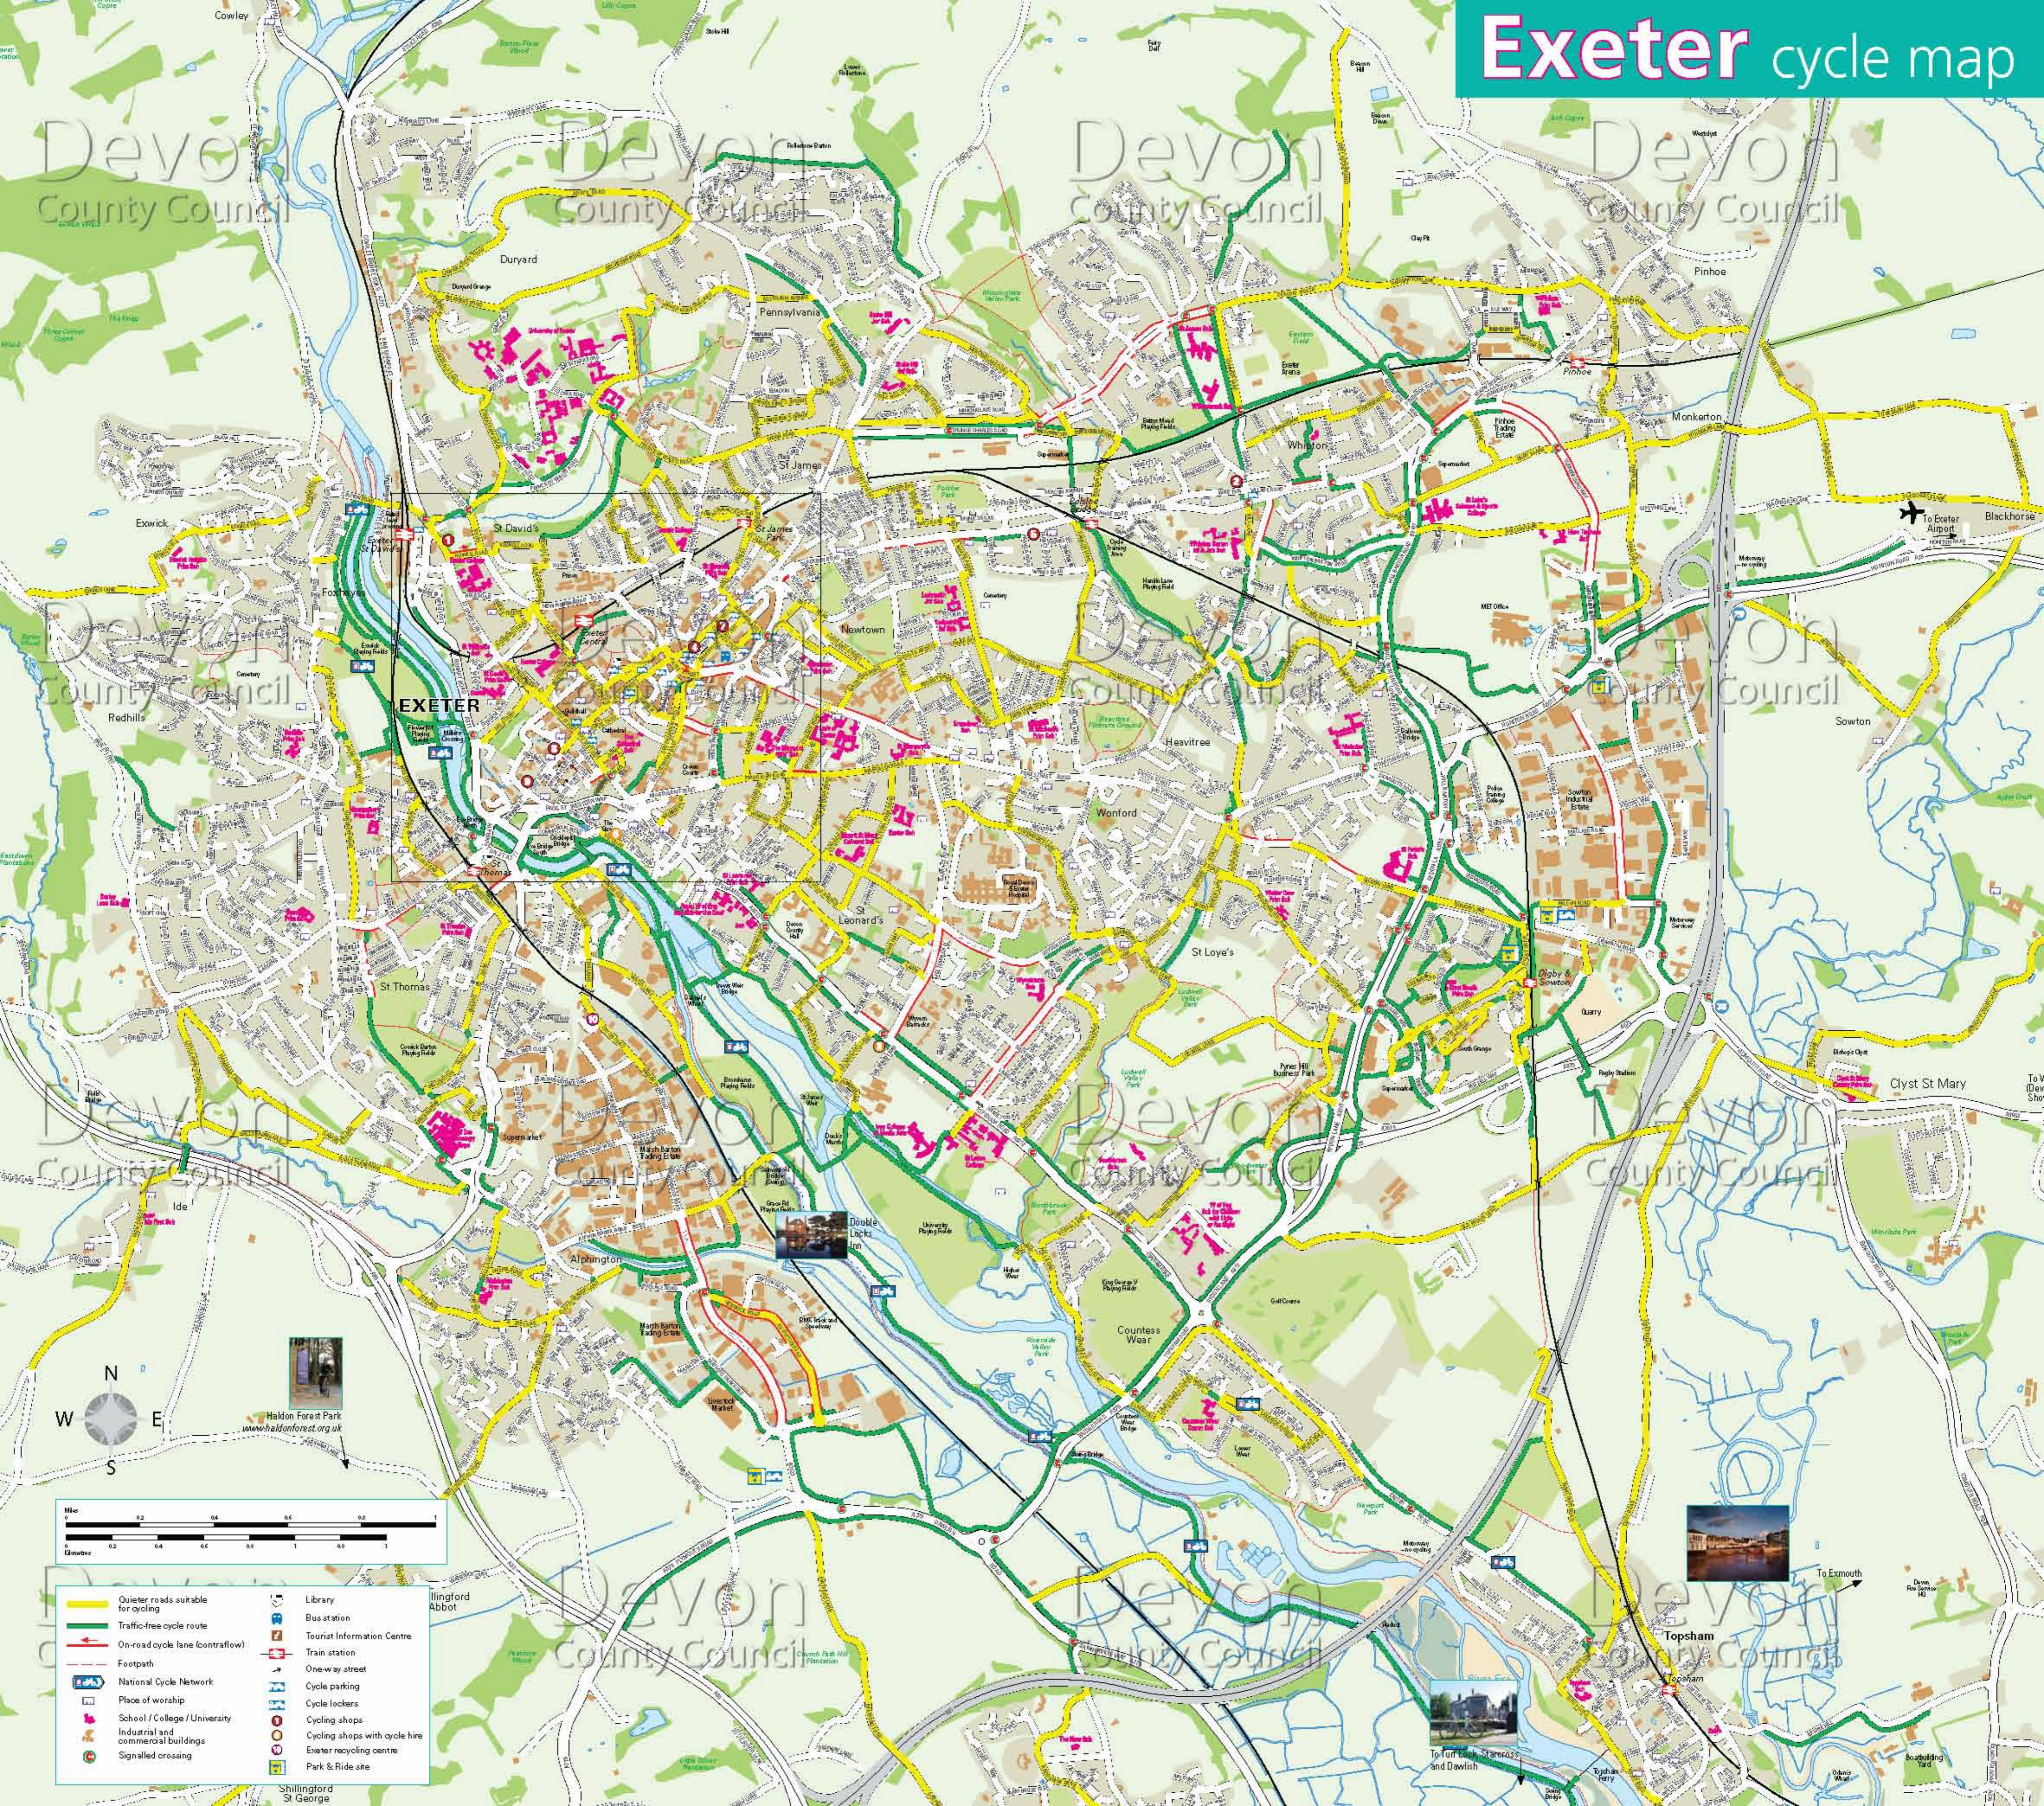

Exeter cycle map

EXETER

Haldon Forest Park
www.haldonforest.org.uk

- | | |
|-------------------------------------|-------------------------------|
| Quieter roads suitable for cycling | Library |
| Traffic-free cycle route | Bus station |
| On-road cycle lane (contraflow) | Tourist Information Centre |
| Footpath | Train station |
| National Cycle Network | One-way street |
| Place of worship | Cycle parking |
| School / College / University | Cycle lockers |
| Industrial and commercial buildings | Cycling shops |
| Signalled crossing | Cycling shops with cycle hire |
| | Exeter recycling centre |
| | Park & Ride site |

To Exmouth

To Turrill, Stannards and Dawlish

	Quieter roads suitable for cycling
	Traffic-free cycle route
	On-road cycle lane (contraflow)
	Footpath
	Place of worship
	School / College / University
	Industrial and commercial buildings
	Signalled crossing
	Library
	Bus station
	Tourist Information Centre
	Train station
	One-way street
	Cycle parking
	Cycle lockers
	Cycling shops
	Cycling shops with cycle hire